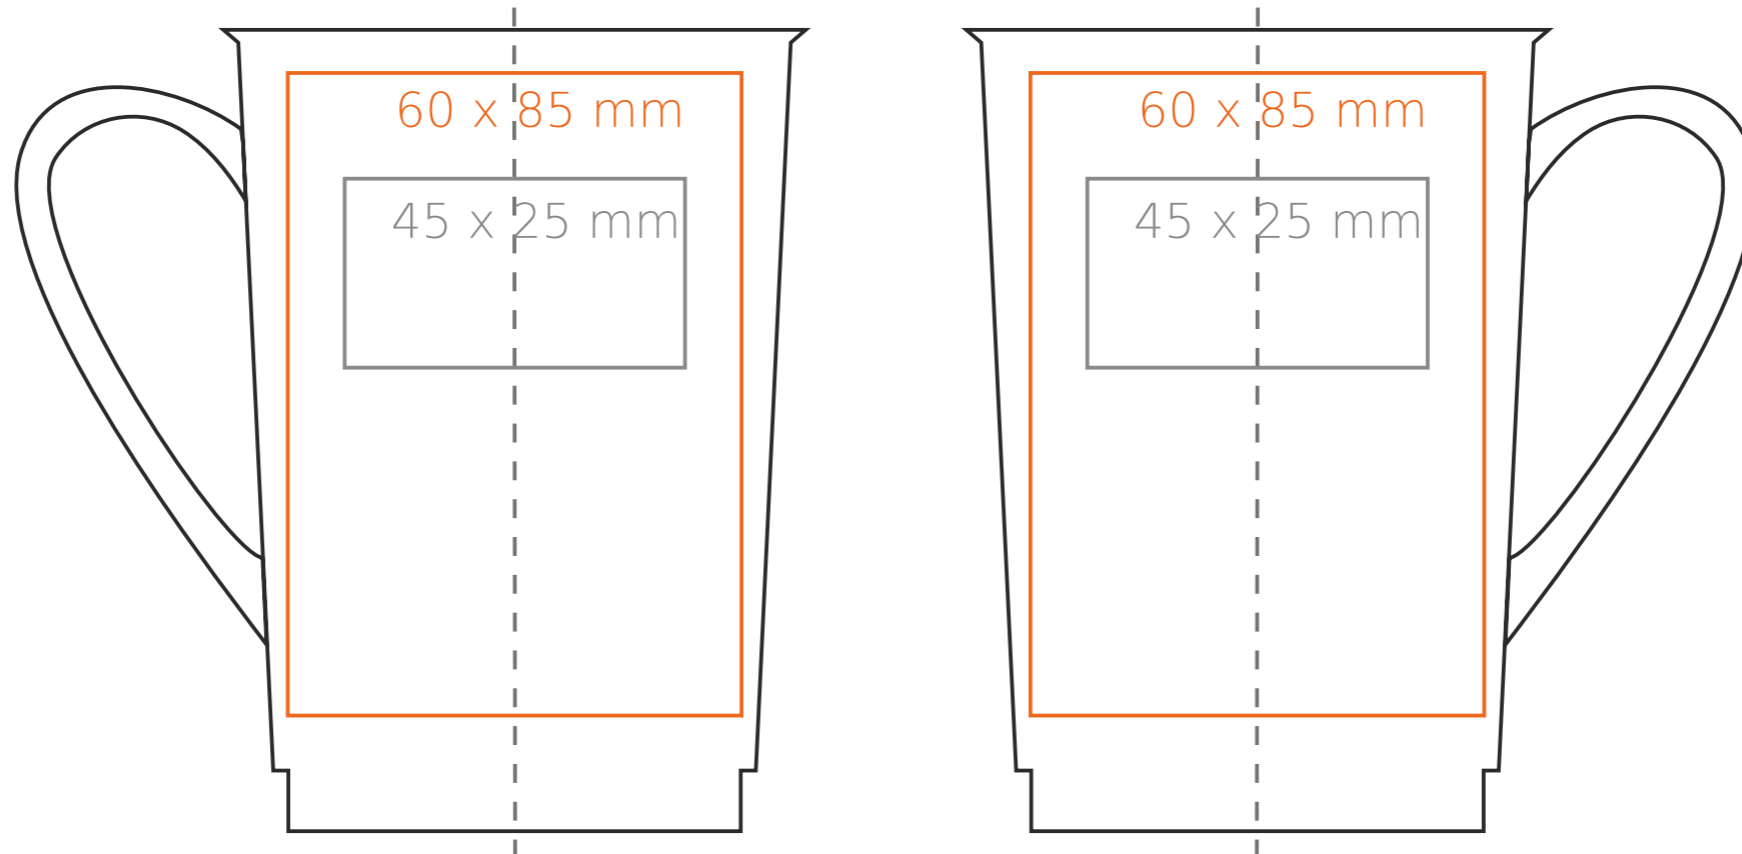

M/072 Cool

250 ml / h: 106 mm / Ø 76 mm

Imprint on the inside - 25 x 10 mm
Imprint on the bottom outside - Ø 35 mm

*In the case of projects for transfer print running outside of the standard print area, please contact our sales department.

[How to prepare print material](#)

meaning

- Transfer Print
- Sensitive Touch
- Direct Print