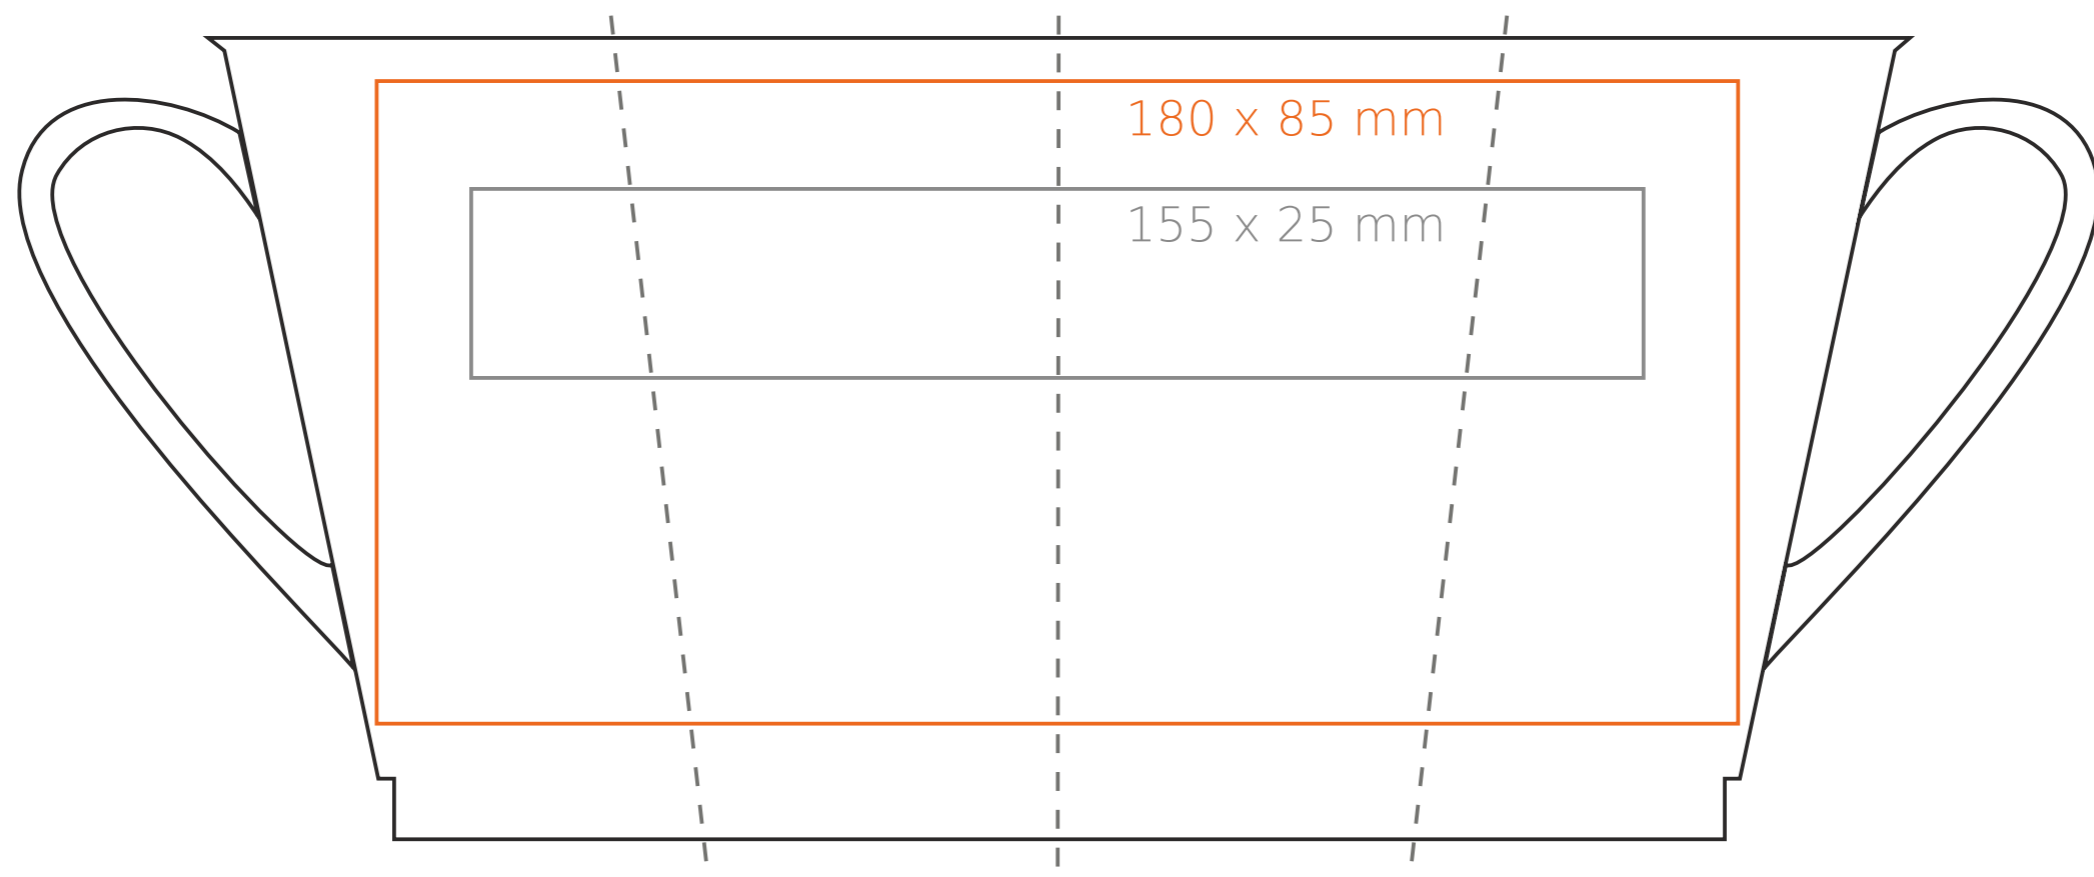

M/072 Cool

250 ml / h: 106 mm / Ø 76 mm

Imprint on the inside - 25 x 10 mm
Imprint on the bottom outside - Ø 35 mm

*In the case of projects for transfer print running outside of the standard print area, please contact our sales department.

[How to prepare print material](#)

meaning

- Transfer Print
- Sensitive Touch
- Direct Print