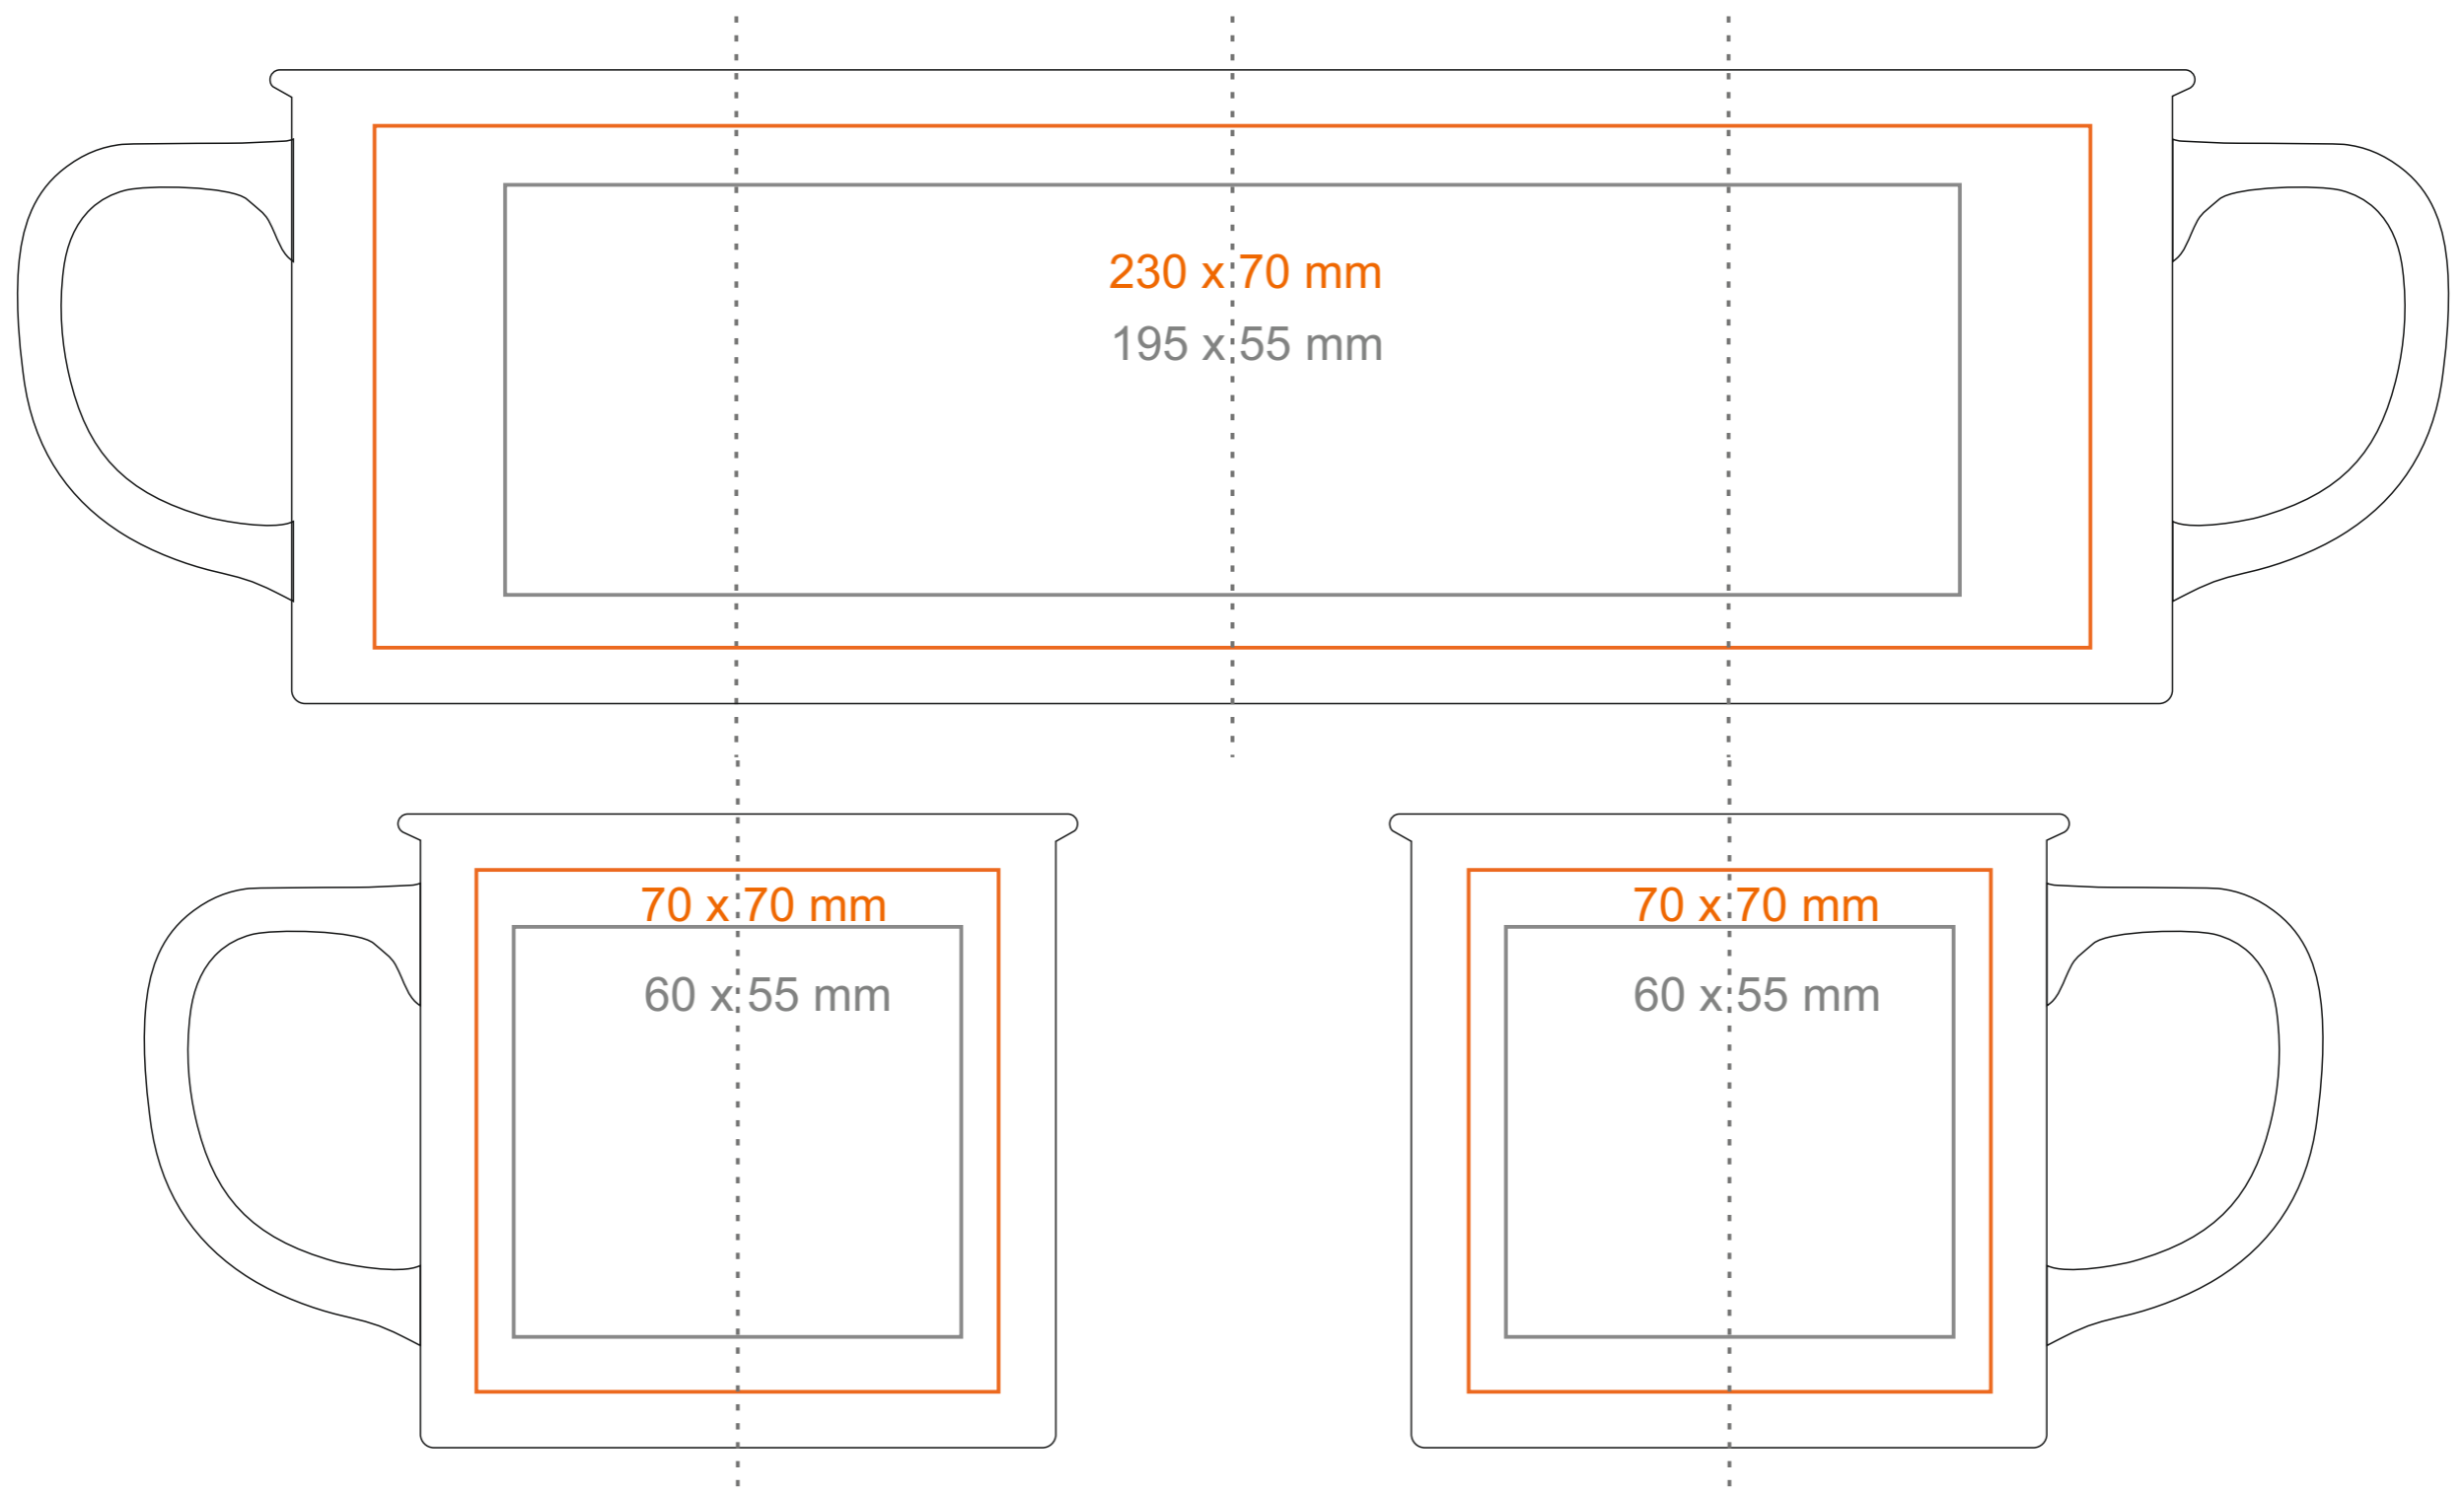

# M\_461 Loft Supreme

310 ml / h: 85 mm / Ø 91mm

Imprint on the handle

- 50 x 10 mm

Imprint on the inside

- 40 x 20 mm

Imprint on the bottom inside

- Ø 30 mm

Imprint on the bottom outside

- Ø 50 mm

\*In the case of projects for transfer print running outside of the standard print area, please contact our sales department.

[How to prepare print material](#)

meaning

- Transfer Print
- Sensitive Touch
- Direct Print