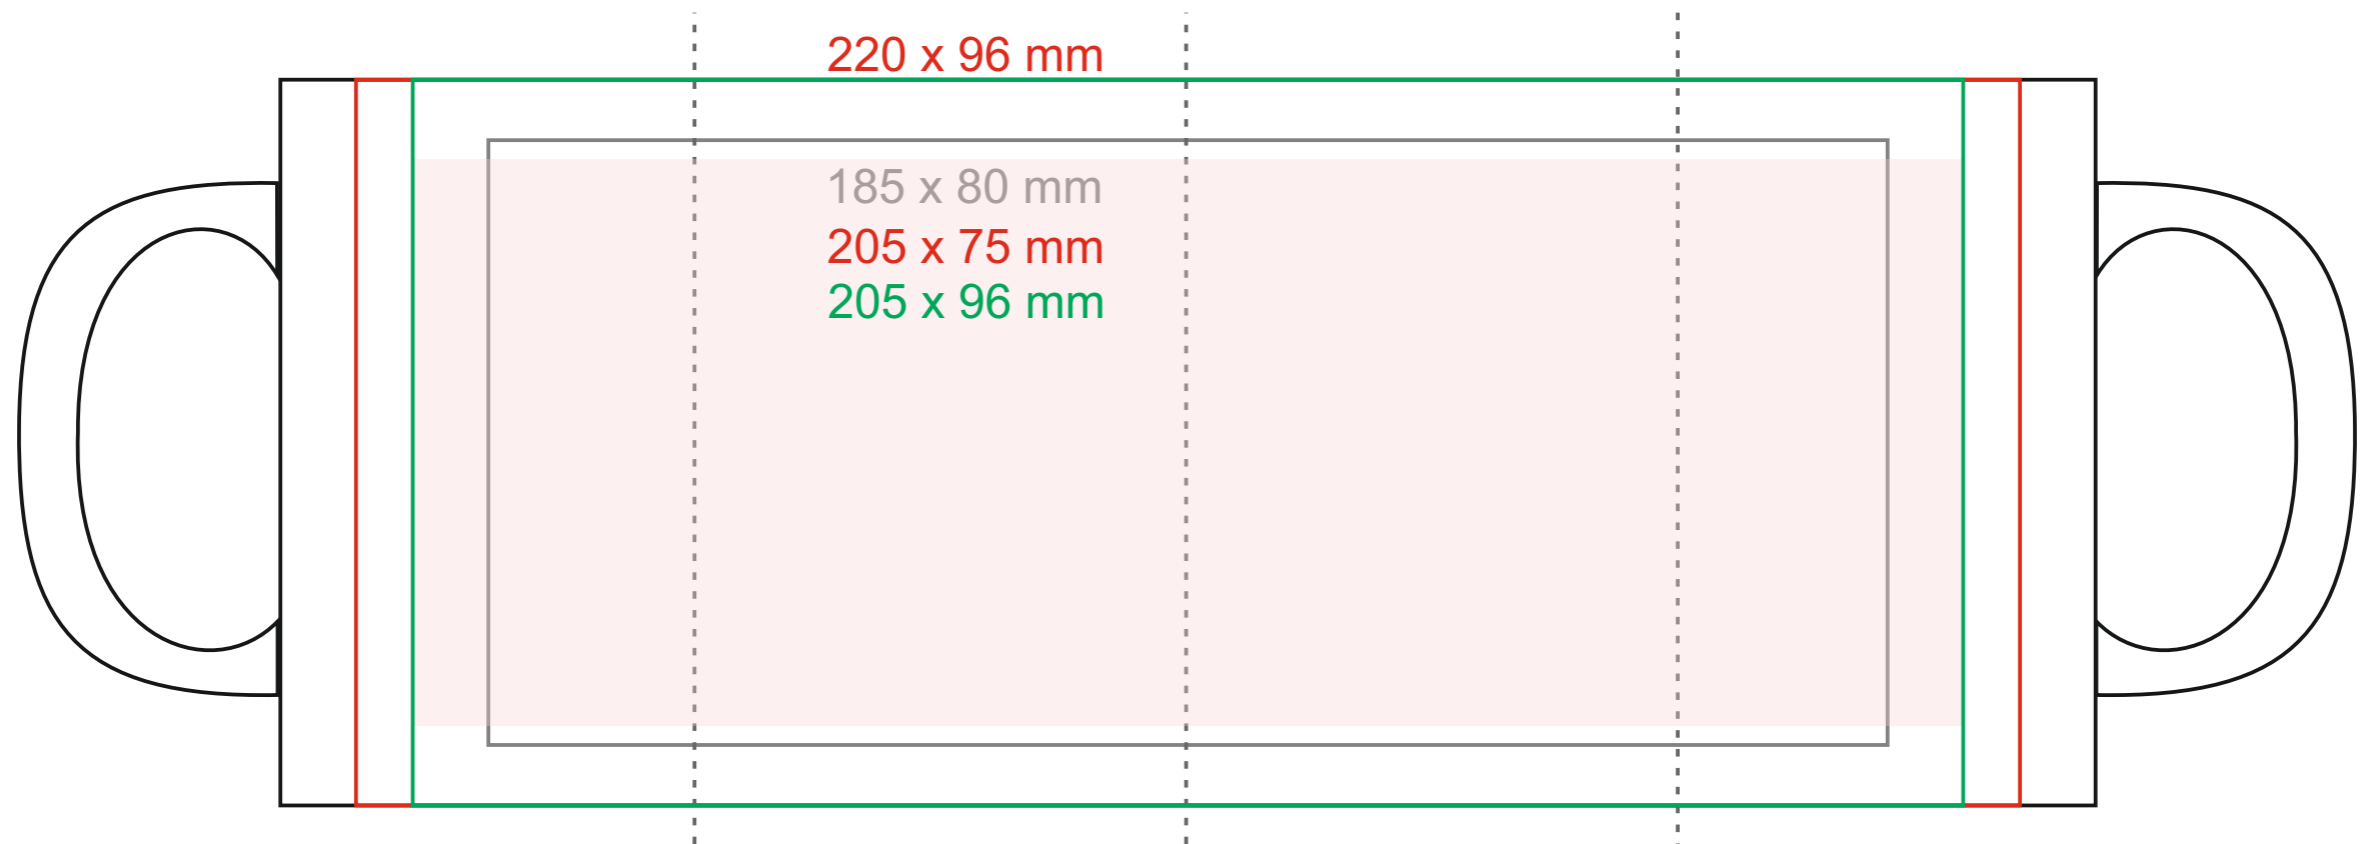

# M\_522 Tomek Magic Satin

320 ml / h: 96 mm / Ø 81 mm

[How to prepare print material](#)

## meaning

- Magic Maser
- Project with small elements (safe area printing for small elements and texts)
- Logo +
- Magic Smart